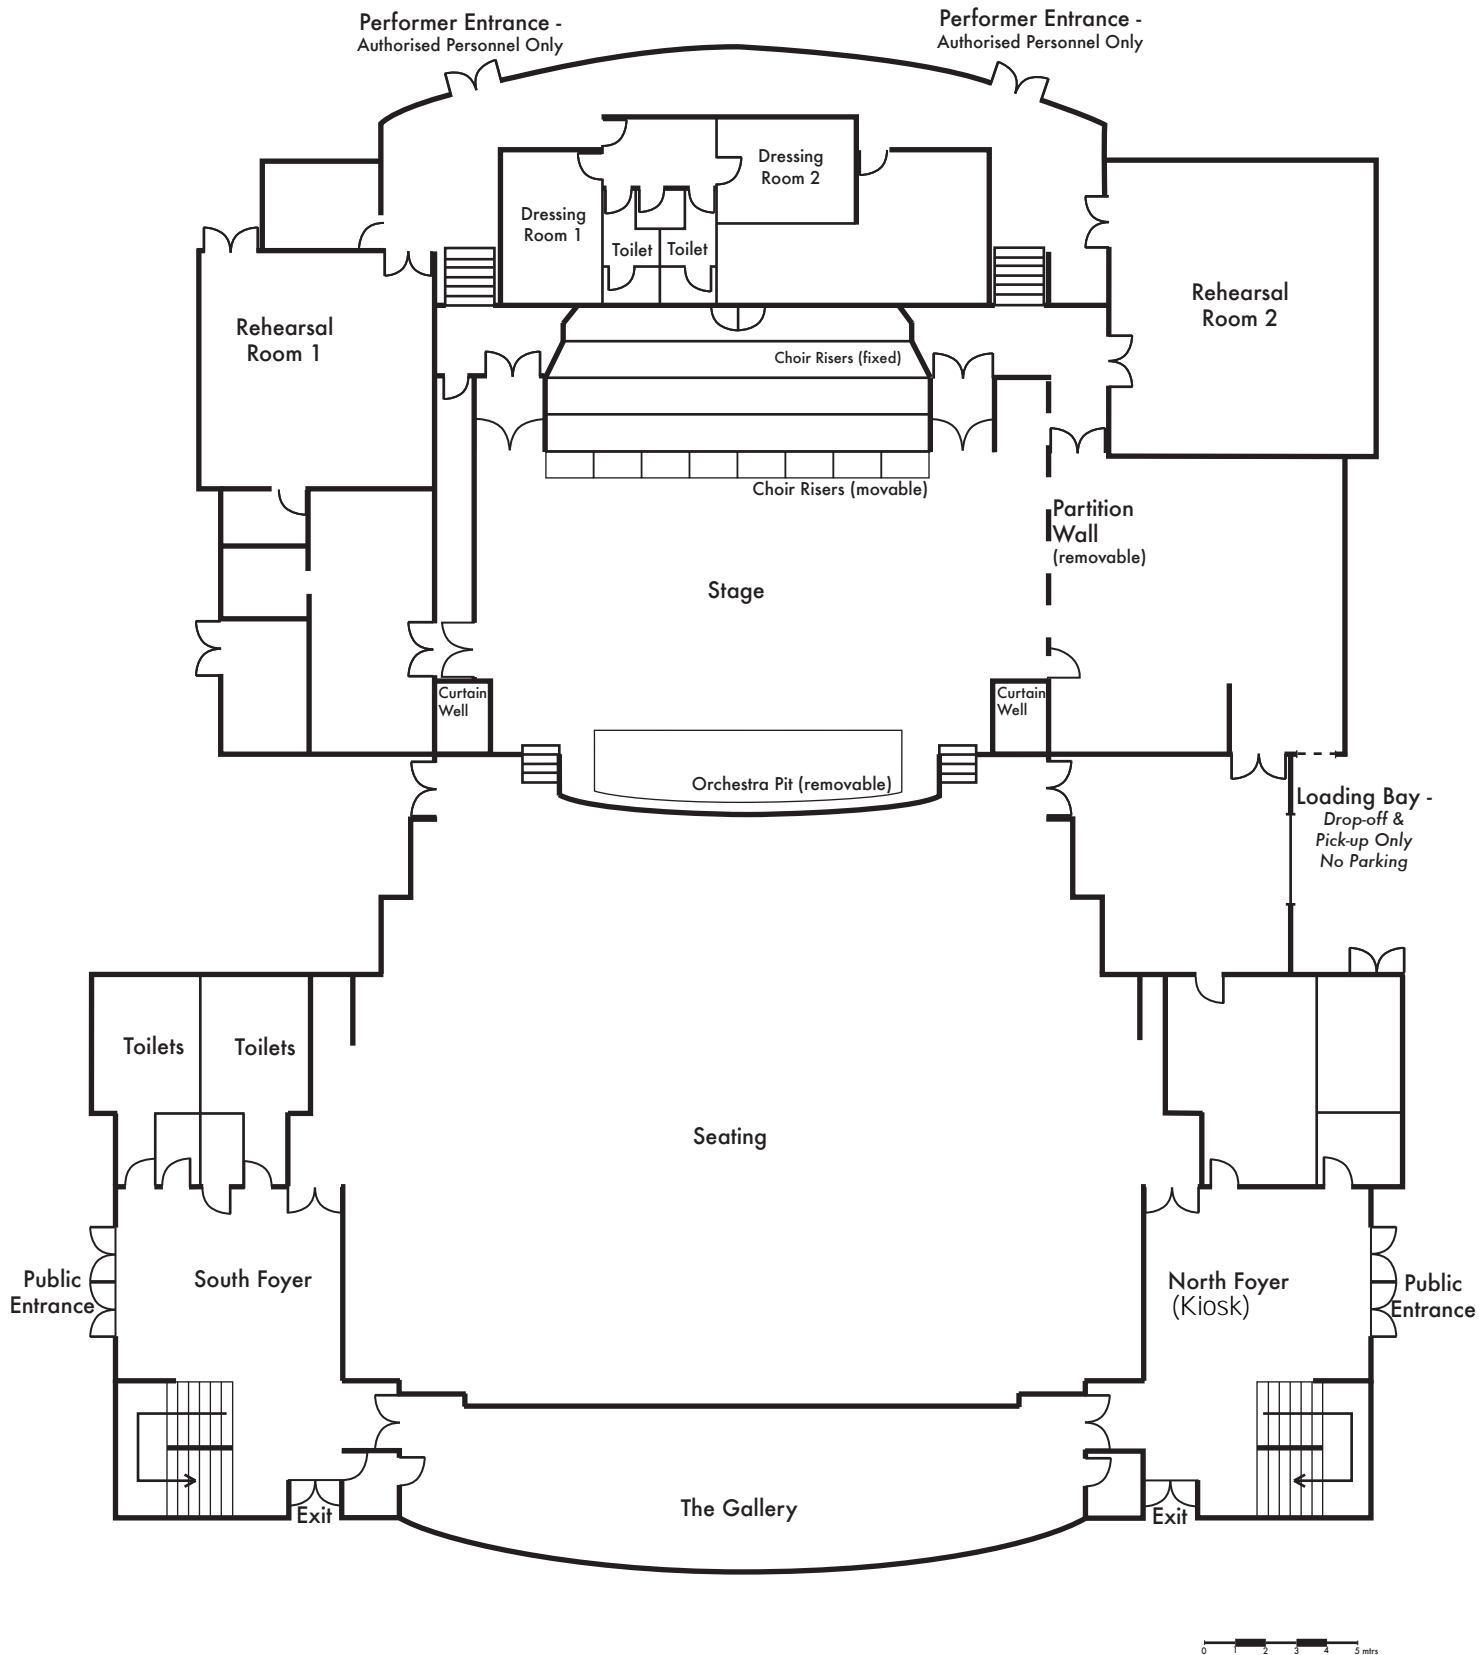

The George Wood Performing Arts Centre - AUDITORIUM

Please note that as the North Foyer contains the Kiosk, any necessary tables for ticketing etc must be placed in either the South Foyer or the Gallery.