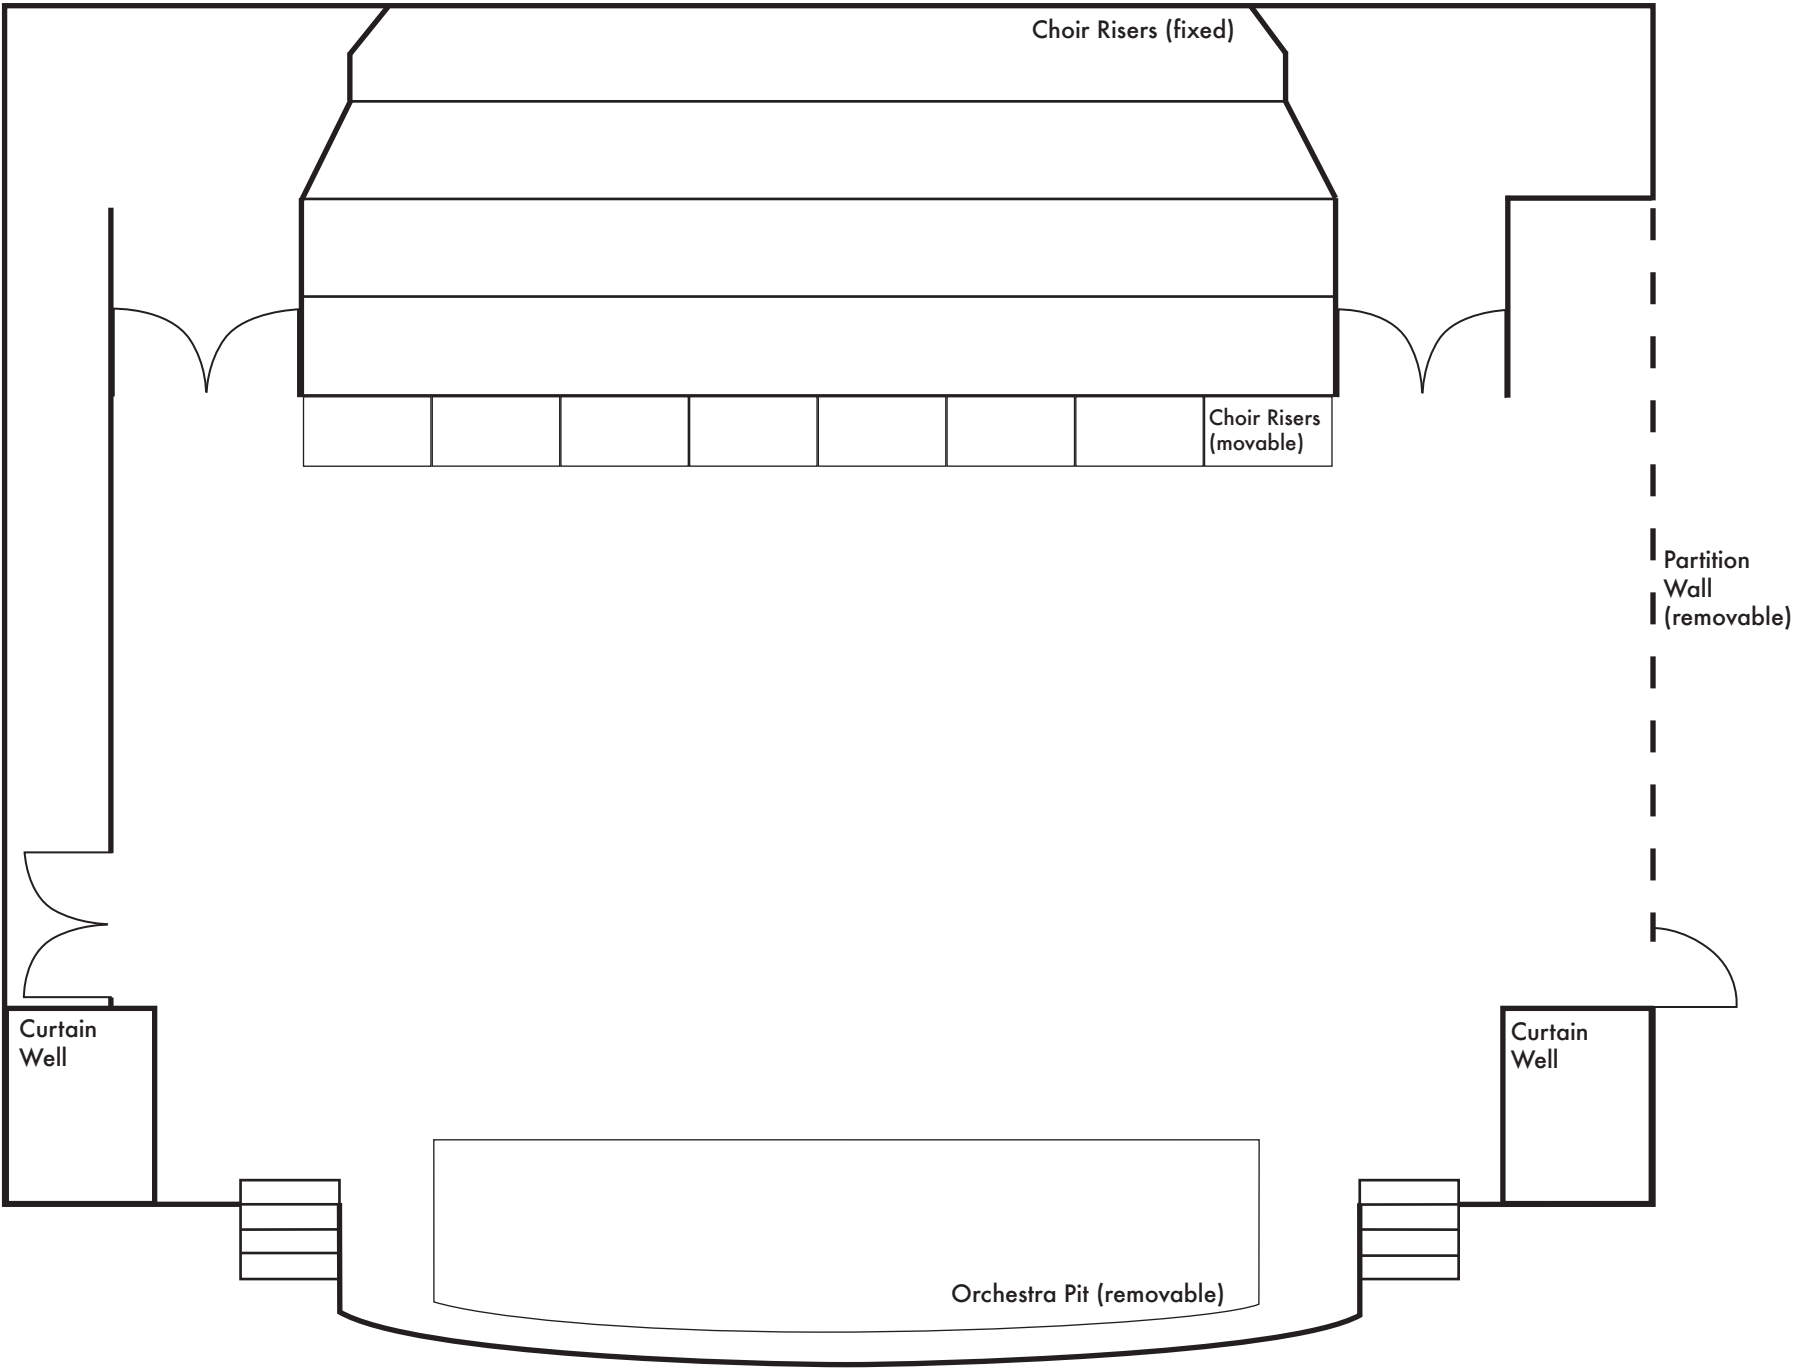

# The George Wood Performing Arts Centre - STAGE ONLY

0 1 2 3 4 5 mtrs

This plan is a guide to users only - all dimensions should be checked.